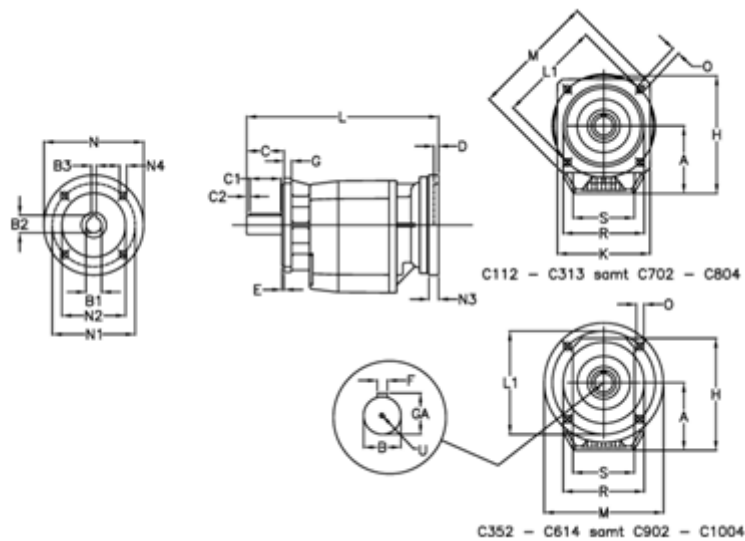

Article number: 40600706592430
 Description: Helical gearbox
 C703F-65,9-P80B5

Measures

A = 208.0	D = 4.0	L1 = 300	R = 262
B = 60	E = 5	M = 350	S = 250
B1 = 19	F = 18	N = 200	U = M20x42
B2 = 21.8	G = 17	N1 = 165	
B3 = 6	GA = 64.0	N2 = 130	
C = 120	H = 358.0	N3 = 0	
C1 = 90	K = 300	N4 = M10x12	
C2 = 15	L = 473.0	O = 18.0	